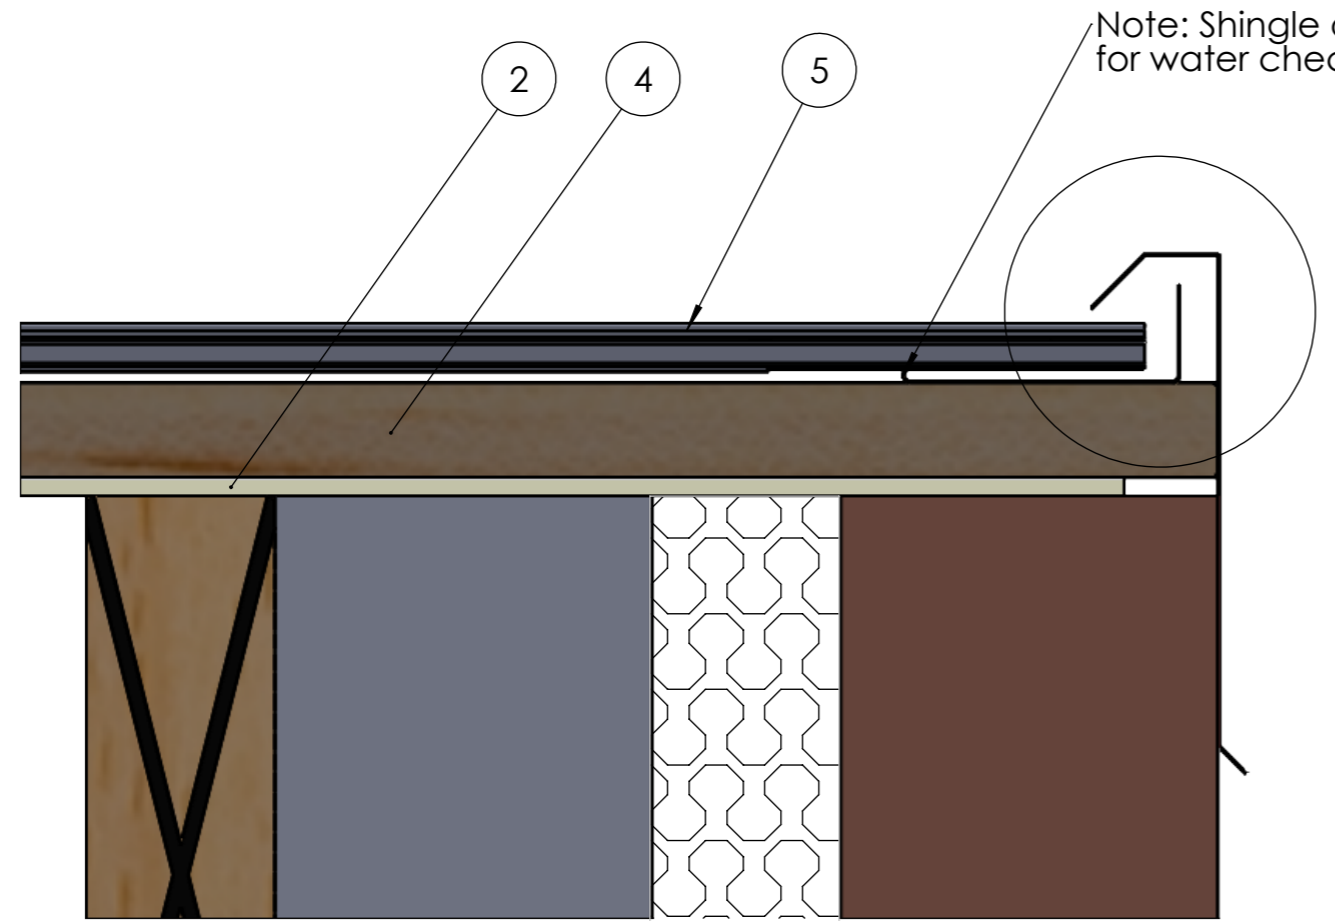

ITEM	DESCRIPTION	DETAIL
1	Barge flashing	
2	Membrane	
3	Barge soaker	
4	Tile batten	50x25mm
5	Tile panel	Shingle

BRITMET
 LIGHTWEIGHT ROOFING
 Britmet Tileform Ltd
 Kingfisher House, Unit 17
 Overthorpe Road, Banbury, OX16 4SX

DO NOT SCALE DRAWING	REVISION
TITLE: Shingle Typ. Barge detail	
DWG NO. SH-Barge-01-A	
SCALE:DNS	SHEET 1 OF 1

NAME	DATE	MATERIAL:
DRAWN		
CHK'D		

A3