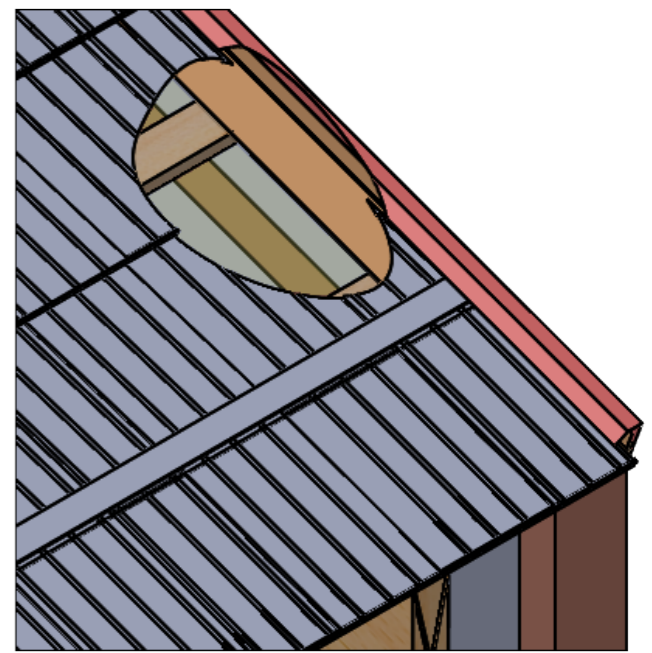

ITEM	DESCRIPTION	DETAIL
1	Barge flashing	
2	Membrane	
3	Barge soaker	
4	Tile batten	50x25mm
5	Tile panel	Shingle

BRITMET
 LIGHTWEIGHT ROOFING
 Britmet Tileform Ltd
 Kingfisher House, Unit 17
 Overthorpe Road, Banbury, OX16 4SX

DO NOT SCALE DRAWING	REVISION
TITLE: Shingle Typ. Barge detail	
DWG NO. SH-Barge-01-A	
SCALE:DNS	SHEET 1 OF 1

NAME	DATE	MATERIAL:
DRAWN		
CHK'D		

A3