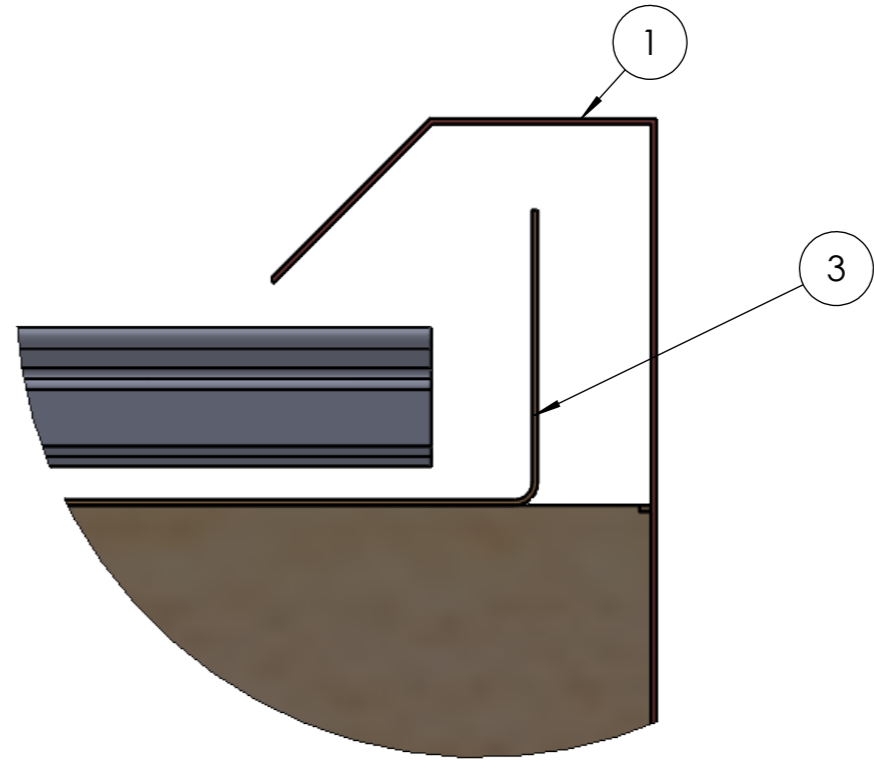

ITEM	DESCRIPTION	DETAIL
1	Barge flashing	
2	Membrane	
3	Barge soaker	
4	Tile batten	50x25mm
5	Tile panel	Shingle

BRITMET
 LIGHTWEIGHT ROOFING
 Britmet Tileform Ltd
 Kingfisher House, Unit 17
 Overthorpe Road, Banbury, OX16 4SX

DO NOT SCALE DRAWING	REVISION
TITLE: Shingle Typ. Barge detail	
DWG NO. SH-Barge-01-A	
SCALE:DNS	SHEET 1 OF 1

NAME	DATE	MATERIAL:
DRAWN		
CHK'D		

A3